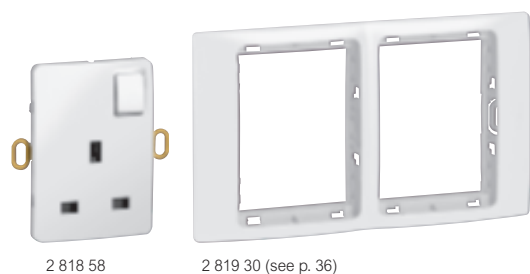

Mallia™

modular socket - white

Polycarbonate front cover plates with a matt finish
Compact mechanism for greater wiring space
Supplied with 2 screws M 3.5 for BS boxes
All sockets integrate child protection
Dim.: 146 x 86 mm

Pack	Cat.Nos	Socket outlet modular mechanism
5	2 818 58	To be equipped with 2-gang support frame and plates (p. 36) 1 gang switched - British standard - 13 A - 250 V~ ☐ White