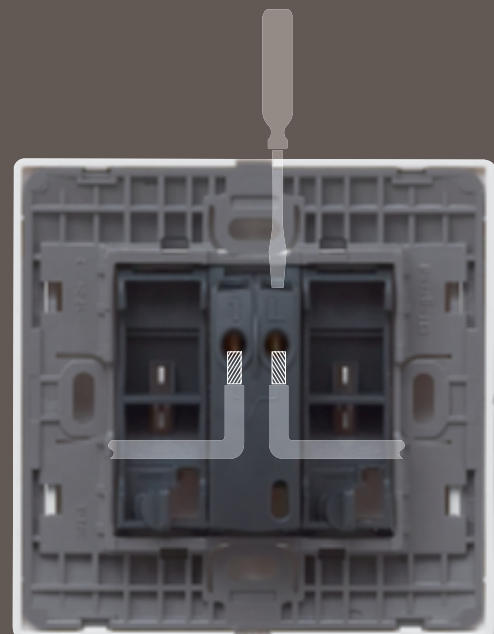

Top access screws for connecting the wires make installation a piece of cake.