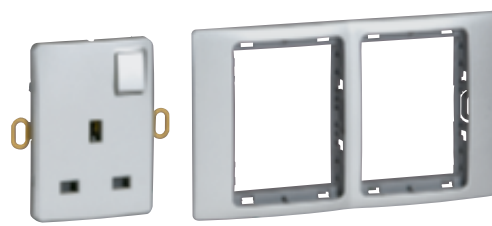

Mallia™

modular socket outlets - customisable colours

2 818 59

2 819 31

Plate selection charts p. 36

Painted polycarbonate front cover

Pack	Cat.Nos	Modular socket outlets
5	2 818 59	Compact mechanism for greater wiring space Supplied with 2 screws M 3.5 for BS boxes All sockets integrate child protection To be equipped with 2-gang support frames and plates Dim.: 146 x 86 mm 1 gang switched - British standard - 13 A - 250 V ~ - Silver - Pearl - Dark Silver
5	2 818 78	
5	2 818 79	

Pack	Cat.Nos	Support frames and plates - for modular socket outlets	
5	2 819 30	2 gang plastic Supplied with fixing screws - White - Silver - Champagne - Pearl - Dark Silver - Brass - Bronze - Matt Black - Copper	
5	2 819 31		
5	2 819 32		
5	2 819 33		
5	2 819 34		
5	2 819 46		
5	2 819 47		
5	2 819 48		
5	2 819 49		
1	2 819 20		2 gang metal Supplied with fixing screws - Brushed Stainless Steel - Gold - Polished Stainless Steel - Lacquered Black
1	2 819 21		
1	2 819 22		
1	2 819 23