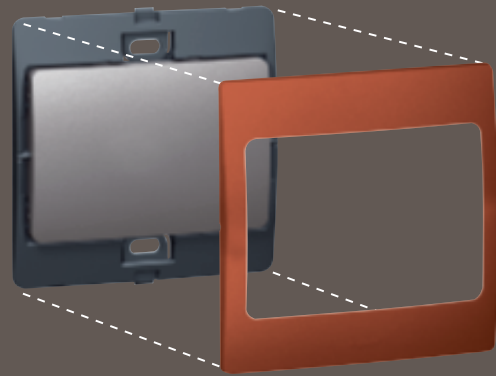

# N W

Not only does Mallia™ offer form and function, we also take care to ensure that the installation process is effortless.

The resilient and flexible material used for the plates makes them easy to mount on uneven surfaces.

Slim mechanism design leaves room for greater wiring space in the box.

Mallia™ plates and gang units are interchangeable and easy to install. Simply wire the gang units and clip on the colour plates that suit your designs best.