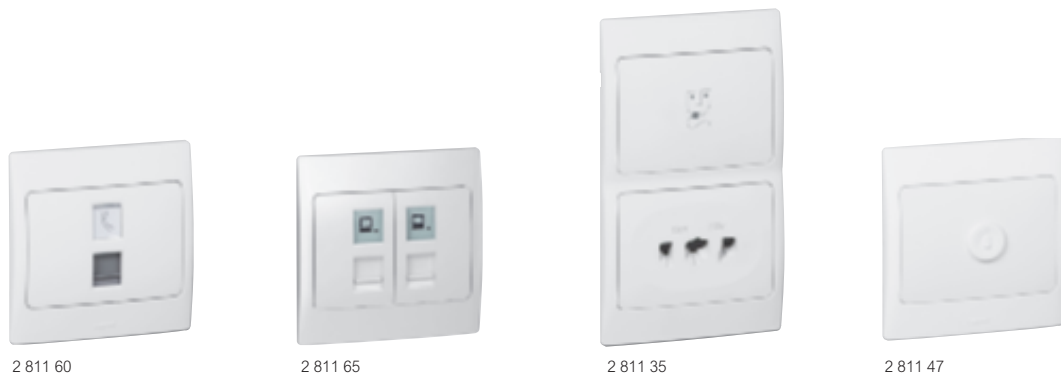

Polycarbonate front cover plates with a matt finish. Compact mechanism for greater wiring space
Supplied with 2 screws M 3.5 for BS boxes. Supplied complete with plate. Dim.: 86 x 86 mm

Pack	Cat.Nos	Telephone sockets	Pack	Cat.Nos	Television sockets
5	2 811 60	RJ 11 sockets - 4 contacts 1/4 turn, tool-less connector ○ White 	5	2 811 57	For DVBT and satellite installation (with individual demodulator) DVBT HDTV compatible TV: male connector (Ø9.5 mm) R: female connector (Ø9.5 mm) SAT: "F" type connector Recommended coaxial cable: 17 VATC TV-R-SAT socket TV: 5-68/120 - 862 MHz R: 87.5-108 MHz SAT: 950-2400 MHz Star low attenuation 1.5 dB ○ White
5	2 811 63	Double RJ 11 sockets - 4 contacts 1/4 turn, tool-less connector ○ White 	5	2 811 53	TV-R socket TV: 5-68/120 - 862 MHz R: 87.5-108 MHz Star 1.5 dB ○ White
5	2 811 68	BS master telephone sockets ○ White 	10	2 811 51	TV socket TV: 0-2400 MHz Star low attenuation 1 dB ○ White
5	2 811 69	BS secondary telephone sockets ○ White 	10	2 811 52	TV socket "F" type with screws SAT: 0-2400 MHz Star attenuation 1 dB ○ White
5	2 811 61	Data sockets RJ 45 Cat. 5e UTP ○ White 	1	2 811 35	Shaver socket Conform to BS EN 61558-2-5 230 V / 120 V ~ - 50/60 Hz. Dim.: 86 x 146 mm ○ White
5	2 811 62	RJ 45 Cat. 6 UTP ○ White 	5	2 811 47	Cable outlets Conform to BS 5733 20 A ○ White
5	2 811 64	Double RJ 45 Cat. 5e UTP ○ White 	5	2 811 48	45 A ○ White
5	2 811 65	Double RJ 45 Cat. 6 UTP ○ White 			
5	2 811 66	Telephone and data sockets RJ 11 + RJ 45 sockets Cat. 5e UTP ○ White